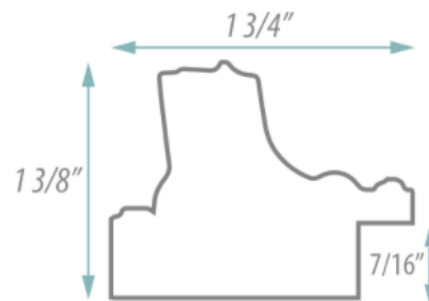

SPECIFICATION SHEET

FRAMED MIRROR

MODEL#: FM 76288-21X40

FRAMED MIRRORS COLLECTION

FEATURES:

- ONE 21X40" HIGH RESOLUTION SILVER PLATE GLASS MIRROR SIZE W/ DECORATIVE FRAME.
- "WALL HUGGER" HANGER FOR MOUNTING INCLUDED.
- STANDARD MOUNTING STYLE IS VERTICAL. FOR HORIZONTAL, PLEASE SPECIFY WHEN ORDERING.
- PACKED IN FOUR WALL (FOLDED DOUBLE WALL) CORRUGATION.
- STYLE: COLONIAL
- COLOR: GOLD
- FINISH: FOIL

MIRROR FINISHES:

- FLAT POLISHED EDGE
- BEVELED EDGE

OVERALL SIZE DIMENSION: 24 1/2" WIDE X 43 1/2" HIGH X 1 3/8" DEEP